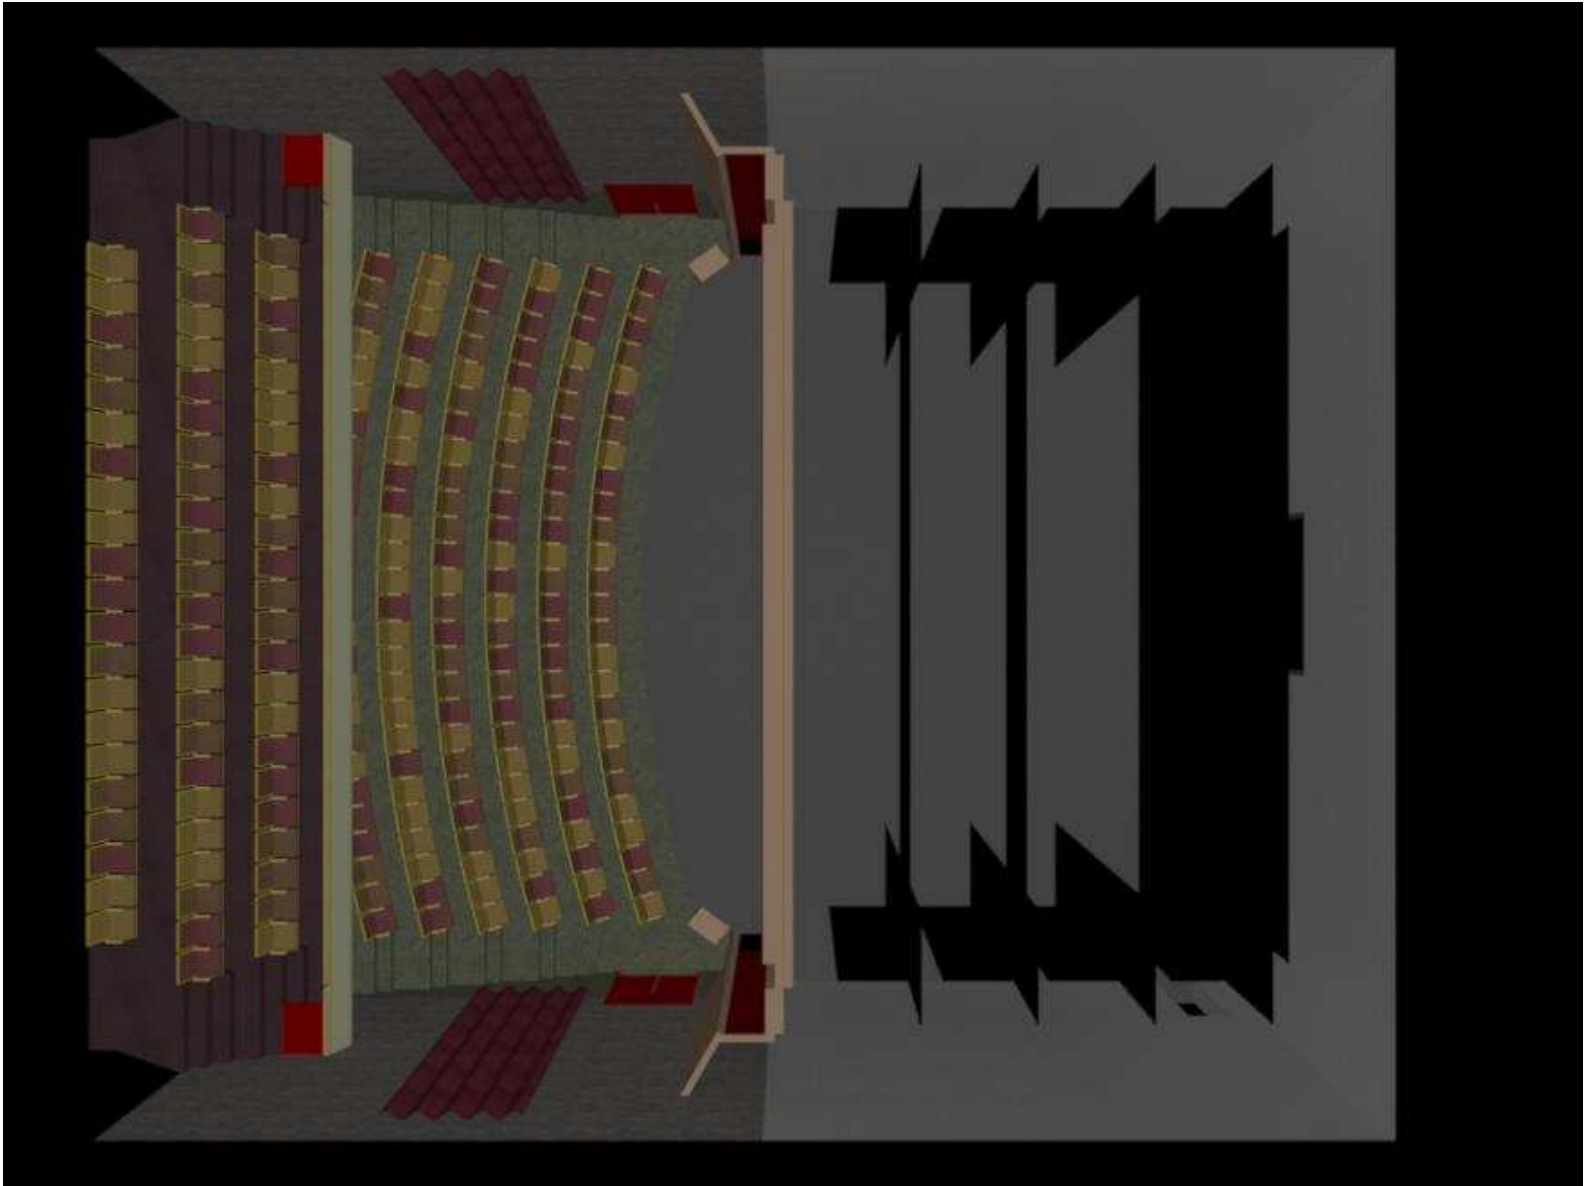

VIRTUAL IMAGES OF STRIDER THEATER
Colby College, Waterville, Maine

Isometric with balcony, lighting, and catwalks removed (skydrop shown; black drape also available)

Balcony and masking in view; catwalks, lighting, and stage left wall removed

Top Perspective – balcony and house rear wall removed

Top Perspective – balcony included

Front view with simulated lighting