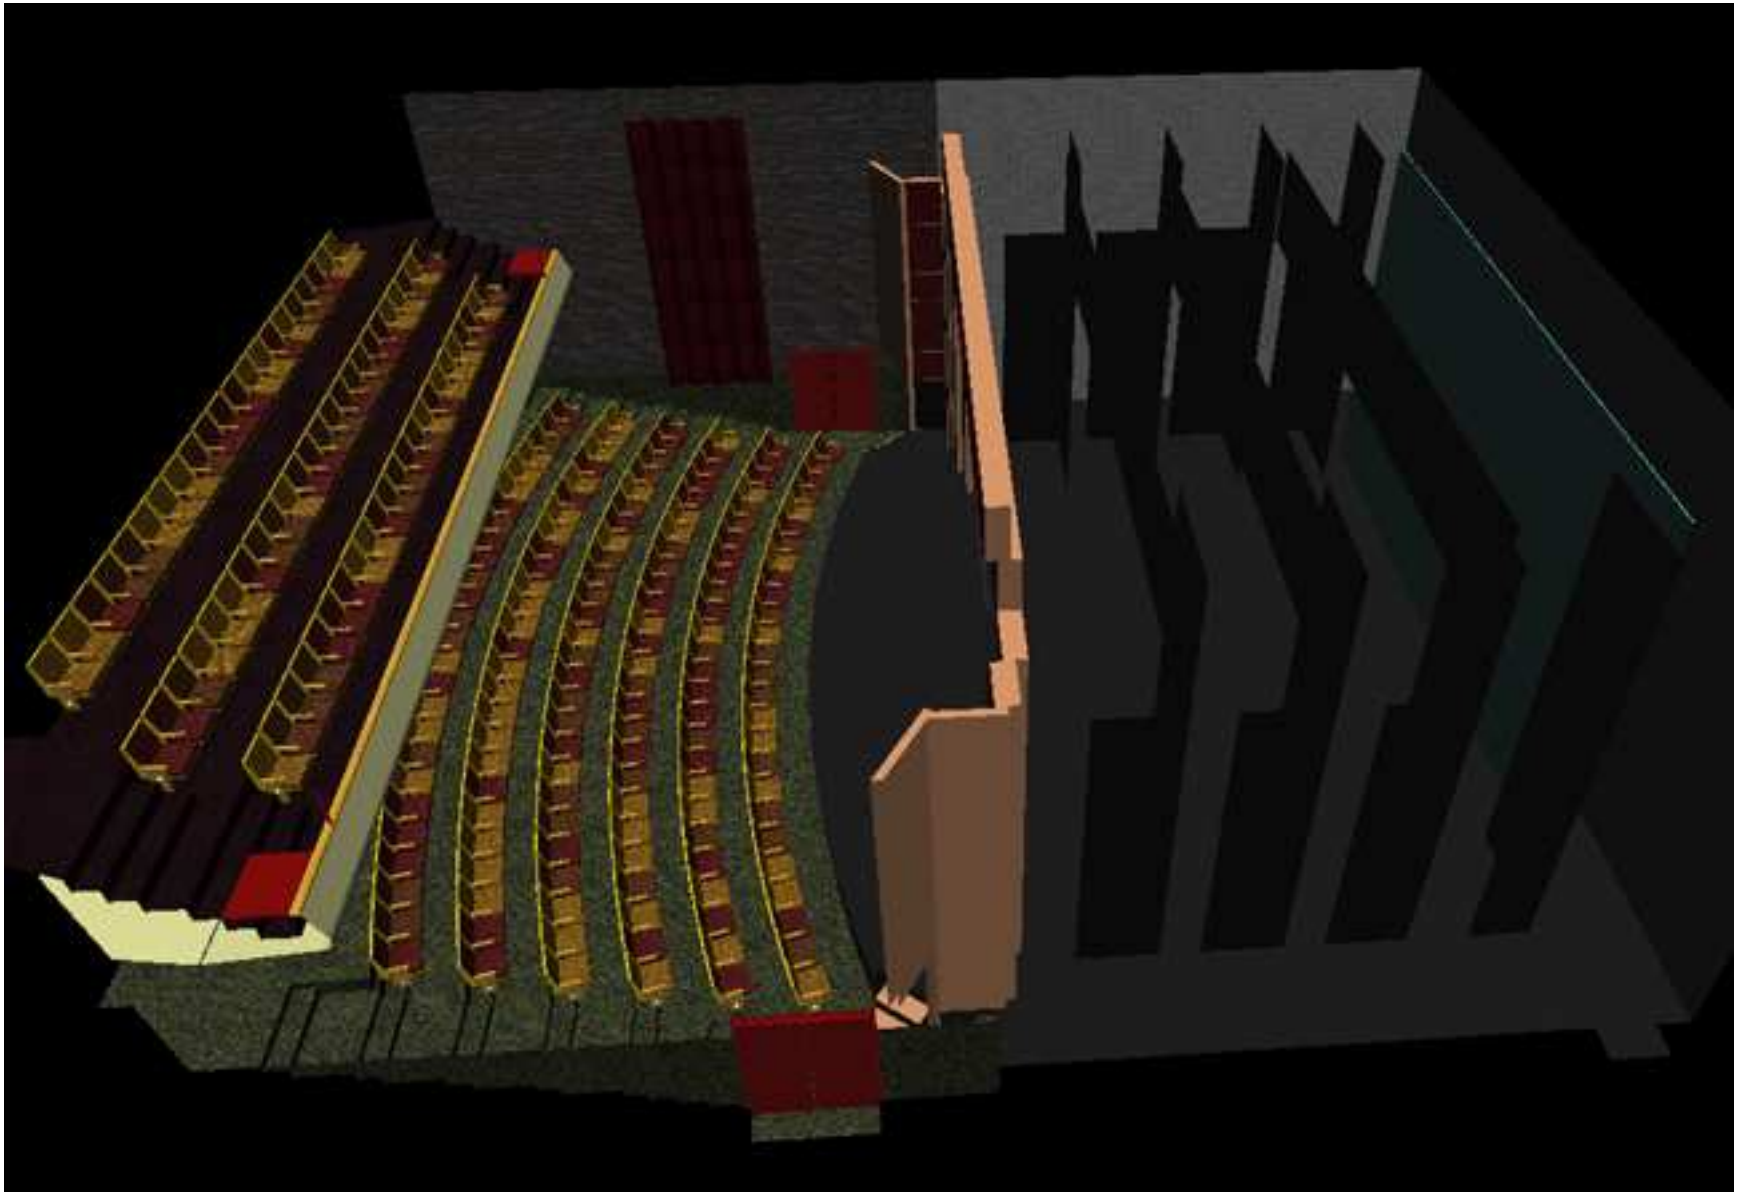

VIRTUAL IMAGES OF STRIDER THEATER
Colby College, Waterville, Maine

Isometric with balcony, lighting, and catwalks removed (skydrop shown; black drape also available)

Balcony and masking in view; catwalks, lighting, and stage left wall removed

Top Perspective – balcony and house rear wall removed

Top Perspective – balcony included

Front view with simulated lighting