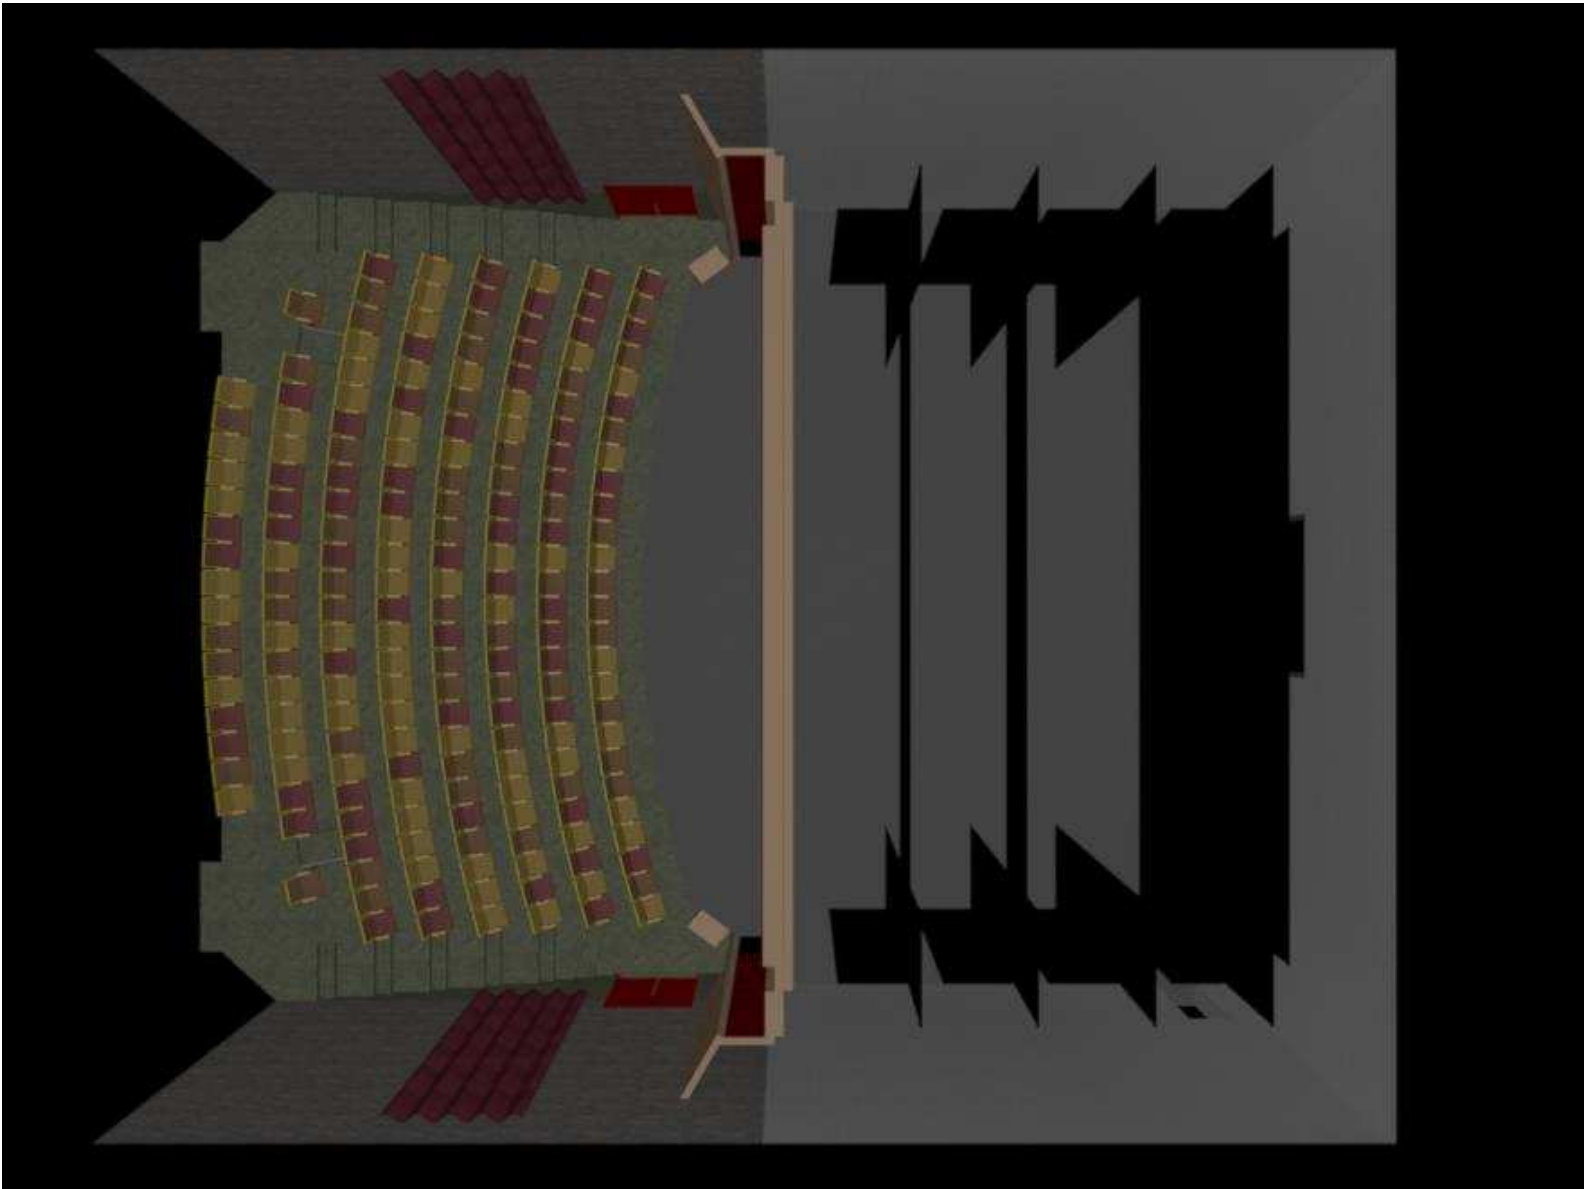

VIRTUAL IMAGES OF STRIDER THEATER
Colby College, Waterville, Maine

Isometric with balcony, lighting, and catwalks removed (skydrop shown; black drape also available)

Balcony and masking in view; catwalks, lighting, and stage left wall removed

Top Perspective – balcony and house rear wall removed

Top Perspective – balcony included

Front view with simulated lighting